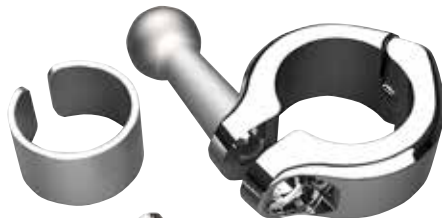

## ALUMINUM CLAMPS

- Heat-treated aluminum construction
- Clean, single-bolt attachment
- Compatible with Giro phone holders, drink holders and camera mounts
- Can be mounted on any 22 mm (7/8"), 25,4 mm (1") or 32 mm (1 1/4") round bar
- 22 mm (7/8") reducer ring included with clamp designed for 22 mm (7/8") or 25,4 mm (1") bars
- Available in chrome-plated or black finish
- Sold each

0636-0160

0636-0163

COLOR	PART #
<b>FOR 22 MM (7/8") OR 25,4 MM (1") ROUND BARS</b>	
Chrome	0636-0160
Black	0636-0161
<b>FOR 32 MM (1 1/4") ROUND BARS</b>	
Chrome	0636-0162
Black	0636-0163

0636-0164

0636-0167

## BIG ASS™ DRINK HOLDERS WITH ALUMINUM CLAMP MOUNT

- Works with 887 ml (30 US fl oz.) tumblers and other large bottles and cups
- Made from durable neoprene rubber that is weatherproof and won't deteriorate in sun or elements
- Rubber molded net is designed to securely grip your container
- Easily removed with ball mounting system
- Many mounting options available for most bikes; see the 2020 Parts Europe Street catalog
- Cup holder and clamp available in matching chrome or black finish

## ARMEGA GOGGLES

- Injection-molded 2 mm impact-rated, shatter-resistant lens
- Bonded, dual-injection frame construction maximizes strength and durability
- Contouring compression seal technology to keep goggles in place
- Ultra-wide 48 mm strap with thick silicon bead for maximum grip
- Quick-release system offers simple lens-changing capability
- Next-generation sweat collection management and drainage system
- Perforated triple-layer face foam manages sweat and increases ventilation
- Removable nose guard for extra deflection against roost and debris