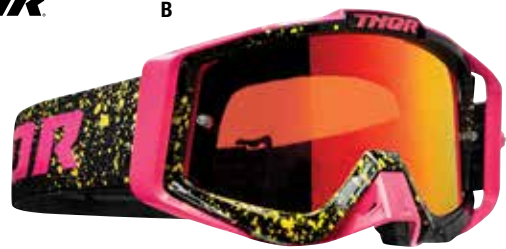

PARTS EUROPE Product News

STREET • OFFROAD • ATV/UTV • SNOWMOBILE • WATERCRAFT • TIRE & SERVICE • SCOOTER

SNIPER PRO GOGGLES

- Injection-molded, optically-correct polycarbonate lens for clear vision
- Injection-molded outrigger positioning system ensures perfect fit
- Drilled frame ports for increased ventilation and for resistance
- Anti-fog, scratch-resistant lens with UV protection
- Triple post tear-off system compatible
- Removable roost nose guard cover
- Dual-layer, 14 mm face foam with soft, micro-fleece liner
- Adjustable woven 45 mm strap with silicone grip for secure fit
- "Visiglow" lens enhances visible color
- Unique, flush-mounted strap covers for added retention
- Plush goggle bag included for safe storage
- Goggle and lens tested and certified to standard EN 1938:2010

COLOR

PART

(A) Divide - Lime/blue	2601-2221
(B) Splatta - Flo pink/black	2601-2222
(C) Woody - Brown	2601-2223
(D) Rampant - Orange/black	2601-2226
(E) Solid - Gold/black	2601-2227
(F) Solid - Flo acid	2601-2572
(G) Solid - Black	2601-2573
(H) Fader - Red	2601-2575

LIQUID RACE BOOTS

- Internal heel and athletic sole structure provide stability
- Airmesh and perforated chassis for ventilation and drainage
- Removable inner 1,5 mm neoprene booty
- Pull-tabs and laces for easy and fast on/off
- Anti-abrasion, highly durable heel and toe