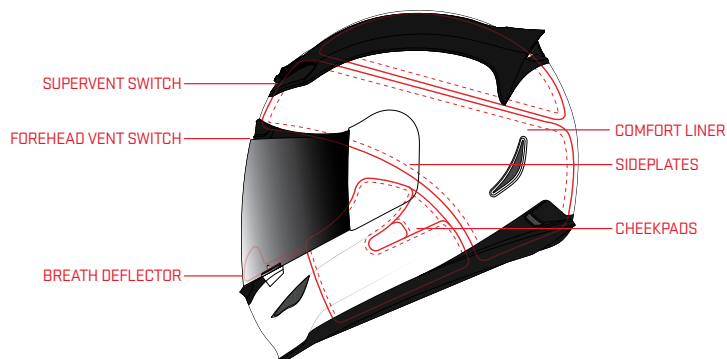

AIRMADA™

AIRMADA™ COMFORT LINER

*INCLUDES COMFORT LINER ONLY

PART #	COLOR	SIZE
0134-1403	HYDRADRY™	12MM = 2XS
0134-1404	HYDRADRY™	12MM = XS
0134-1405	HYDRADRY™	9MM = S
0134-1406	HYDRADRY™	12MM = M
0134-1407	HYDRADRY™	12MM = L
0134-1408	HYDRADRY™	12MM = XL
0134-1409	HYDRADRY™	9MM = 2XL
0134-1410	HYDRADRY™	5MM = 3XL
0134-1583	CHANTILLY	12MM = XS
0134-1584	CHANTILLY	9MM = S
0134-1585	CHANTILLY	12MM = M
0134-1586	CHANTILLY	12MM = L
0134-1587	CHANTILLY	12MM = XL
0134-1588	CHANTILLY	9MM = 2XL
0134-1589	CHANTILLY	5MM = 3XL

AIRMADA™ BREATH DEFLECTOR

PART #	COLOR
0134-1393	BLACK
0134-1394	WHITE

AIRMADA™ SUPER VENT SWITCH (TOP)

PART #	COLOR
0133-0690	BLACK
0133-0691	RUBATONE

AIRMADA™ SUPER VENT SWITCH (FOREHEAD)

PART #	COLOR
0133-0693	BLACK
0133-0694	RUBATONE
0133-0695	MEDALLION

AIRMADA™ PIVOT KIT

PART #	COLOR
0133-0671	BLACK
0133-0670	WHITE

AIRMADA™ CHEEKPADS

*INCLUDES LEFT AND RIGHT CHEEKPADS ONLY

PART #	COLOR	SIZE
0134-1395	HYDRADRY™	30MM = 2XS
0134-1396	HYDRADRY™	25MM = XS
0134-1397	HYDRADRY™	20MM = S
0134-1398	HYDRADRY™	25MM = M-XL
0134-1401	HYDRADRY™	20MM = 2XL
0134-1402	HYDRADRY™	15MM = 3XL
0134-1578	CHANTILLY	25MM = XS
0134-1579	CHANTILLY	20MM = S
0134-1580	CHANTILLY	25MM = M-XL
0134-1581	CHANTILLY	20MM = 2XL
0134-1582	CHANTILLY	15MM = 3XL

AIRMADA™ SIDEPLATES

PART #	COLOR
0133-0672	BLACK
0133-0674	MEDALLION
0133-0676	WHITE
0133-0677	RUBATONE
0133-0758	CHANTILLY BLACK
0133-0759	CHANTILLY WHITE
0133-0844	VITRIOL BLACK
0133-0845	VITRIOL GRAY
0133-0863	SWEET DREAMS
0133-0959	OPACITY PURPLE
0133-0983	RUDOS
0133-0994	SCRAWL BLACK
0133-0995	SCRAWL WHITE
0133-1002	GEORACER BLUE
0133-1028	MECHANICA SILVER
0133-1029	CHANTILLY OPAL PURPLE
0133-1084	SAUVETAGE
0133-1085	WILDCILD ORANGE
0133-1086	WILDCILD PURPLE
0133-1169	LOS MUERTOS - RED
0133-1212	LEGION SILVER
0133-1222	TL BLACK
0133-1237	AZRAEL RED