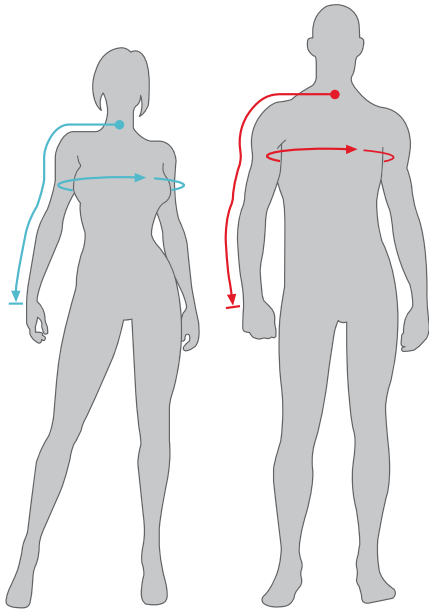

JACKET FITMENT

JACKET SIZING INFORMATION

There are three variables to consider when sizing an ICON jacket. The first two are the chest and sleeve measurements, which are what your jacket size is based on. The third is the jacket fit type, which defines the “cut” of the jacket (Attack, Sport, or Relaxed). Instructions, sizing charts and jacket fit details can be found below. The fit type of every ICON jacket can be found in the first bullet point of the copy block for that individual product.

ATTACK
» TAILORED BODY
» PRECURVED ARMS

SPORT
» STRAIGHT BODY
» ARTICULATED ARMS

RELAXED
» STRAIGHT BODY
» STRAIGHT ARMS

CHEST MEASUREMENT INSTRUCTIONS

While standing with your arms relaxed at your side, wrap a flexible tape measure around your chest at its largest point. The tape measure should go through your armpit and stay parallel with the floor while taking the measurement.

SLEEVE MEASUREMENT INSTRUCTIONS

While standing with your arms relaxed at your side, place one end of a flexible tape measure on your spine at the base of your neck. Measure over the top of your shoulder, down over the point of your elbow, and finish at the wrist bone.

MENS JACKET SIZING CHART

SIZE	XS	S	M	L	XL	2XL	3XL	4XL	5XL
CHEST (INCHES)	34-36	36-38	38-40	40-42	42-44	46-48"	48-50"	52-54"	54-56"
SLEEVE (INCHES)	30	31	32	33	34	35	36	37	38

WOMENS JACKET SIZING CHART

SIZE	XS	S	M	L	XL	2XL	3XL
CHEST (INCHES)	33	35	37	39	41	43	45
SLEEVE (INCHES)	29	29.5	30	30.5	31	31.5	32

PANT FITMENT

PANT SIZING INFORMATION

There are three variables to consider when sizing ICON pants. The first two are the waist and inseam measurements, which are what your pant size is based on. The third is the fit type of the pant. Measurement instructions and sizing charts can be found below. The fit type of every ICON® pant can be found in the first bullet point of the copy block for that individual product.

WAIST MEASUREMENT INFORMATION

While standing in a relaxed position, measure around your natural waistline, while keeping the tape measure parallel to the floor.

INSEAM MEASUREMENT INFORMATION

While standing in a relaxed position, measure the total length of the inside of your leg, from crotch to ankle.