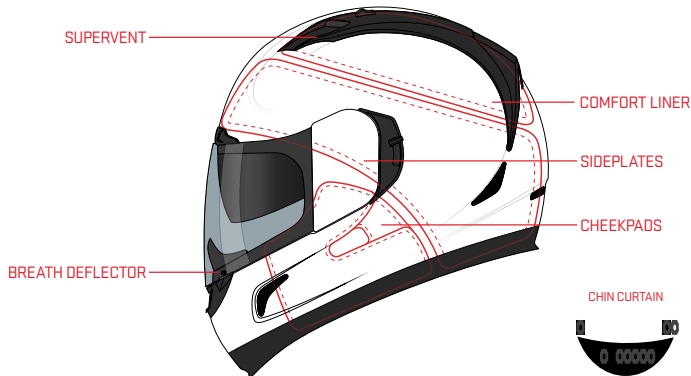

ALLIANCE™ / ALLIANCE GT™

ALLIANCE™ COMFORT LINER

*INCLUDES COMFORT LINER ONLY

PART #	COLOR	SIZE
0134-1266	HYDRADRY™	15MM = XS
0134-1267	HYDRADRY™	12MM = SM
0134-1268	HYDRADRY™	9MM = M
0134-1269	HYDRADRY™	12MM = L
0134-1625	HYDRADRY™	12MM = XL
0134-1270	HYDRADRY™	12MM = 2X
0134-1271	HYDRADRY™	9MM = 3X

ALLIANCE GT™ COMFORT LINER

*INCLUDES COMFORT LINER ONLY

PART #	COLOR	SIZE
0134-1918	HYDRADRY™	15MM = XS
0134-1919	HYDRADRY™	12MM = S
0134-1920	HYDRADRY™	15MM = M
0134-1921	HYDRADRY™	12MM = L
0134-1922	HYDRADRY™	12MM = XL
0134-1923	HYDRADRY™	9MM = 2XL
0134-1924	HYDRADRY™	7MM = 3XL

ALLIANCE™ & ALLIANCE GT™ CHEEK PADS

PART #	COLOR	SIZE
0134-1260	HYDRADRY™	40MM = XS
0134-1261	HYDRADRY™	35MM = S
0134-1262	HYDRADRY™	30MM = M
0134-1263	HYDRADRY™	25MM = L/XL
0134-1264	HYDRADRY™	20MM = 2XL
0134-1265	HYDRADRY™	15MM = 3XL

ALLIANCE™ & ALLIANCE GT™ PROSHIELD™ PIVOT KIT

PART #	COLOR
0133-0311	WHITE
0133-0310	BLACK

ALLIANCE™ & ALLIANCE GT™ SUPERVENTS

PART #	COLOR
0133-0211	BLACK GLOSS
0133-0215	BLACK RUBATONE

ALLIANCE™ & ALLIANCE GT™ BREATH DEFLECTOR

PART #	COLOR
0133-0306	BLACK
0133-0368	WHITE

ALLIANCE™ & ALLIANCE GT™ CHIN CURTAIN

PART #	COLOR
0134-1618	BLACK

ALLIANCE™ & ALLIANCE GT™ SIDEPLATES

PART #	COLOR
0133-0340	BLACK GLOSS
0133-0341	WHITE
0133-0343	BLACK RUBATONE
0133-0848	BERSERKER BLUE
0133-0849	BERSERKER PINK
0133-0851	CRYSTMATIC PINK
0133-0852	CRYSTMATIC GREEN
0133-1018	OROBOROS BLK
0133-1019	OVERLORD BLK
0133-1020	OVERLORD BLU
0133-1021	OVERLORD HVZ
0133-1022	OVERLORD RED
0133-0911	PRIMARY BLACK
0133-0912	PRIMARY BLUE
0133-0913	PRIMARY BLUE RED
0133-0914	PRIMARY HI-VIZ
0133-0915	PRIMARY RED
0133-0916	PRIMARY PINK
0133-0907	HONCHO BLACK
0133-0932	OPERATOR
0133-0933	SHAGUAR
0133-0930	WATCHKEEPER
0133-0960	LUCIFER RED
0133-1077	BIRDSTRIKE WHITE
0133-1078	BIRDSTRIKE PINK
0133-1068	DC18 GLORY
0133-1069	DL18 SILVER