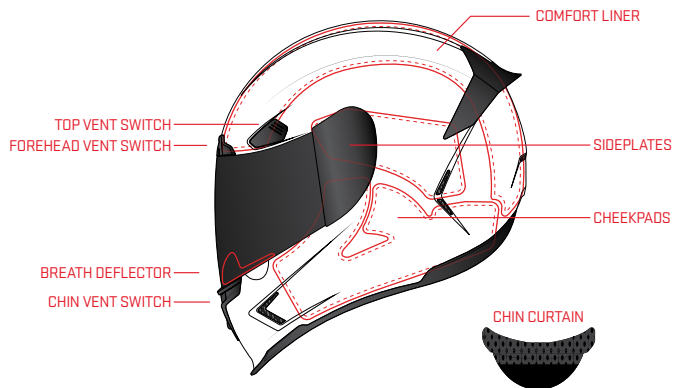

AIRFRAME PRO™

AIRFRAME PRO™ LINER SETS

*INCLUDES CHEEKPADS, TOP & SIDE LINERS

PART #	COLOR	SIZE
0134-1839	HYDRADRY™	XXS Tighter
0134-1840	HYDRADRY™	XXS Normal
0134-1841	HYDRADRY™	XXS Looser
0134-1842	HYDRADRY™	XS Tighter
0134-1843	HYDRADRY™	XS Normal
0134-1844	HYDRADRY™	XS Looser
0134-1843	HYDRADRY™	S Tighter
0134-1844	HYDRADRY™	S Normal
0134-1845	HYDRADRY™	S Looser
0134-1846	HYDRADRY™	M Tighter
0134-1847	HYDRADRY™	M Normal
0134-1848	HYDRADRY™	M Looser
0134-1849	HYDRADRY™	L Tighter
0134-1850	HYDRADRY™	L Normal
0134-1851	HYDRADRY™	L Looser
0134-1894	HYDRADRY™	XL Tighter
0134-1852	HYDRADRY™	XL Normal
0134-1853	HYDRADRY™	XL Looser
0134-1852	HYDRADRY™	XXL Tighter
0134-1853	HYDRADRY™	XXL Normal
0134-1854	HYDRADRY™	XXL Looser
0134-1853	HYDRADRY™	XXXL Tighter
0134-1854	HYDRADRY™	XXXL Normal

AIRFRAME PRO™ BREATH DEFLECTOR

PART #	COLOR
0134-1393	BREATH DFLCTR BLK
0134-1394	BREATH DFLCTR WHT

AIRFRAME PRO™ TOP VENT SWITCH

PART #	COLOR
0133-0880	SWITCH TOP BLACK X2

AIRFRAME PRO™ CHIN VENT SWITCH

PART #	COLOR
0133-0878	SWITCH CHIN BLACK

AIRFRAME PRO™ SHIELD PIVOT KIT

PART #	COLOR
0133-0671	BLACK
0133-0670	WHITE

AIRFRAME PRO™ CHIN CURTAIN

PART #	COLOR
0134-1855	CHIN CURTAIN BLACK

AIRFRAME PRO™ FOREHEAD VENT SWITCH

PART #	COLOR
0133-0879	SWITCH FRHEAD AFP BLK

AIRFRAME PRO™ SIDEPLATES

PART #	COLOR
0133-0672	GLOSS BLACK
0133-0676	GLOSS WHITE
0133-0677	RUBATONE BLACK
0133-0931	DEPLOYED CAMO
0133-0935	COTTONMOUTH GOLD
0133-1003	BARONG RED
0133-1005	MAXFLASH GLORY
0133-1016	WARBIRD BLUE
0133-1017	WARBIRD BLACK
0133-1079	HARBINGER BLACK
0133-1221	LUCKYLID3 GOLD
0133-1250	FASTFOOD