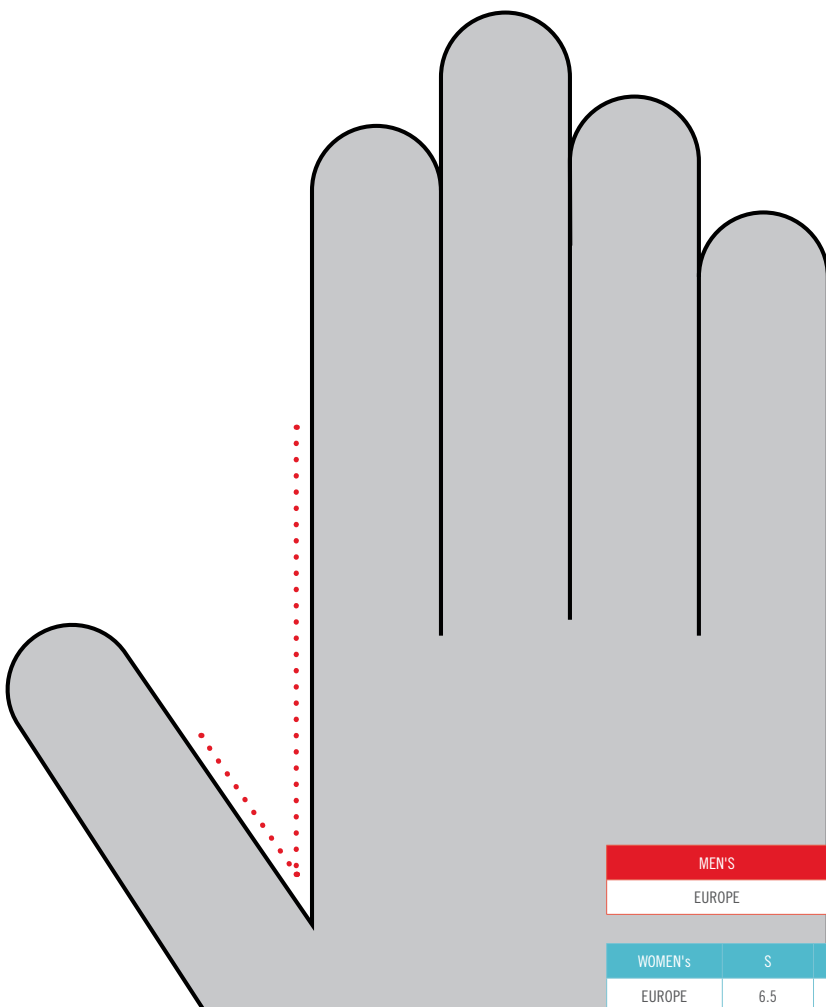

When sizing your helmet please refer to the size charts that are unique to each helmet shell:

AIRFRAME PRO: SEE PAGE 4

VARIANT PRO: SEE PAGE 10

AIRFLITE: SEE PAGE 16

AIRFORM: SEE PAGE 28

AIRMADA: SEE PAGE 34