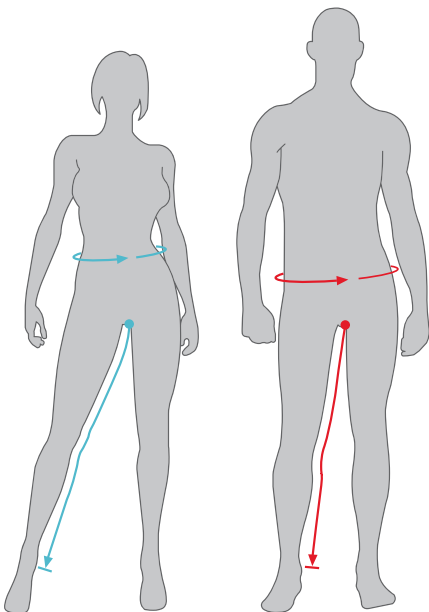

MEN'S PANT SIZING CHART

SIZE	XS	SM	MD	LG	XL	2XL	3XL	4XL
LETTER SIZE	XS	SM	MD	LG	XL	2XL	3XL	4XL
WAIST (INCHES)	30	32	34	36	38	40	42	44
INSEAM (INCHES)	32	33	33	33	34	34	34	34

WOMEN'S PANT SIZING CHART

SIZE	0	2	4	6	8	10	12	14
LETTER SIZE	XS	SM	MD	LG	XL	2XL	3XL	4XL
WAIST (INCHES)	23	25	27	29	31	33	35	37
INSEAM (INCHES)	28.5-29	29-29.5	29.5-30	30-31	30-31	31-32	31-32	31-32