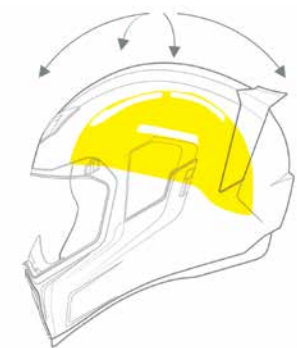

WHAT IS MIPS?

When a helmet with MIPS Brain Protection System is subjected to an angled impact, the low friction layer allows the helmet to slide relative to the head.*

*SEE MIPSPROTECTION.COM