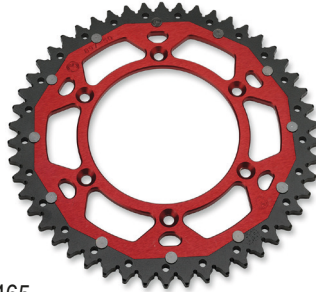

**HINSON RACING**  
PRESS PLATE

PART # 1132-1166

**HINSON RACING**  
COVER CLUTCH

PART # 0940-1724

**HINSON RACING**  
CLUTCH PLATE KIT

PART # 1131-3234

**KITE**  
WHEEL ELITE MX-EN 21 X 1.60

PART # 0203-0649

**KITE**  
WHEEL ELITE MX-EN 19 X 2.15

PART # 0204-0554

**MOOSE RACING**  
SHIFT LEVER MSE

PART # 1602-0834

**MOOSE RACING**  
BRAKE PEDAL MSE

PART # 1610-0336

**MOOSE RACING**  
FOOTPEG QUALIFIER

PART # 1620-1729

**MOOSE RACING**  
SPROCKET DUAL MSE 49 / RED

PART # 1210-1465

**MOOSE RACING**  
CHAIN GUIDE PRO / BLACK

PART # 1231-0803

**MOOSE RACING**  
SEAT COVER RIBBED / RED

PART # 0821-2614

**MOOSE RACING**  
CLUTCH ASSEM DC8 MSE / RED

PART # 0612-0252

**MOOSE RACING**  
LEVER BRAKE MSE / ARC / RED

PART # 0614-0227

**SCAR**  
CARBON LOWER FORK 220 X 45

PART # 0412-0438

**SCAR**  
CARBON UPPER FORK 160 X 52

PART # 0412-0436

**NEKEN**  
OS BAR 121C RED / WHITE