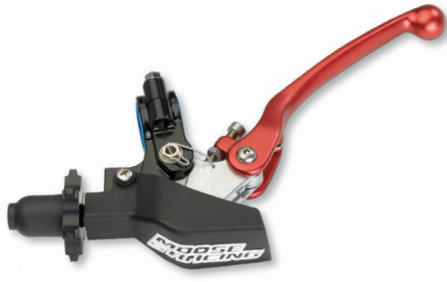

**KITE**  
WHEEL ELITE MX-EN 19 X 2.15

PART # 0204-0554

**MOOSE RACING**  
SHIFT LEVER MSE

PART # 1602-0834

**MOOSE RACING**  
BRAKE PEDAL MSE

PART # 1610-0336

**MOOSE RACING**  
FOOTPEG QUALIFIER

PART # 1620-1729

**MOOSE RACING**  
SPROCKET DUAL MSE 49 / RED

PART # 1210-1465

**MOOSE RACING**  
CHAIN GUIDE PRO / BLACK

PART # 1231-0803

**MOOSE RACING**  
SEAT COVER RIBBED / RED

PART # 0821-2614

**MOOSE RACING**  
CLUTCH ASSEM DC8 MSE / RED

PART # 0612-0252

**MOOSE RACING**  
LEVER BRAKE MSE / ARC / RED

PART # 0614-0227

**SCAR**  
CARBON LOWER FORK 220 X 45

PART # 0412-0438

**SCAR**  
CARBON UPPER FORK 160 X 52

PART # 0412-0436

**NEKEN**  
OS BAR 121C RED / WHITE

PART # 0601-3773

**MOTO-MASTER**  
BRAKE ROTOR FIXED NITRO  
CONTURED NATURAL

FRONT PART # 1711-1012  
REAR PART # 1711-0679

PART #	BRAND	DESCRIPTION
1403-1966	CYCRA	P-FLOW BODYKIT / WHITE
1820-1826	FMF	EXHAUST 4.1RCT TI-ANO
1132-1571	HINSON RACING	BASKET CLUTCH
1132-0586	HINSON RACING	HUB INNER
1132-1166	HINSON RACING	PRESS PLATE
0940-1724	HINSON RACING	COVER CLUTCH
1131-3234	HINSON RACING	CLUTCH PLATE KIT
0203-0649	KITE	WHEEL ELITE MX-EN 21 X 1.60
0204-0554	KITE	WHEEL ELITE MX-EN 19 X 2.15
1602-0834	MOOSE RACING	SHIFT LEVER MSE
1610-0336	MOOSE RACING	BRAKE PEDAL MSE
1620-1729	MOOSE RACING	FOOTPEG QUALIFIER
1210-1465	MOOSE RACING	SPROCKET DUAL MSE HON 49 / RED
1231-0803	MOOSE RACING	CHAIN GUIDE PRO / BLACK
0821-2614	MOOSE RACING	SEAT COVER RIBBED / RED
0612-0252	MOOSE RACING	CLUTCH ASSEM DC8 MSE / RED
0614-0227	MOOSE RACING	LEVER BRAKE MSE / ARC / RED
0412-0436	SCAR	CARBON UPPER FORK 160 X 52
0412-0438	SCAR	CARBON LOWER FORK 220 X 45
0601-3773	NEKEN	OS BAR 121C RED / WHITE
1711-1012	MOTO-MASTER	BRAKE ROTOR FIXED NITRO CONTURED NATURAL FRONT
1711-0679	MOTO-MASTER	BRAKE ROTOR FIXED NITRO CONTURED NATURAL REAR